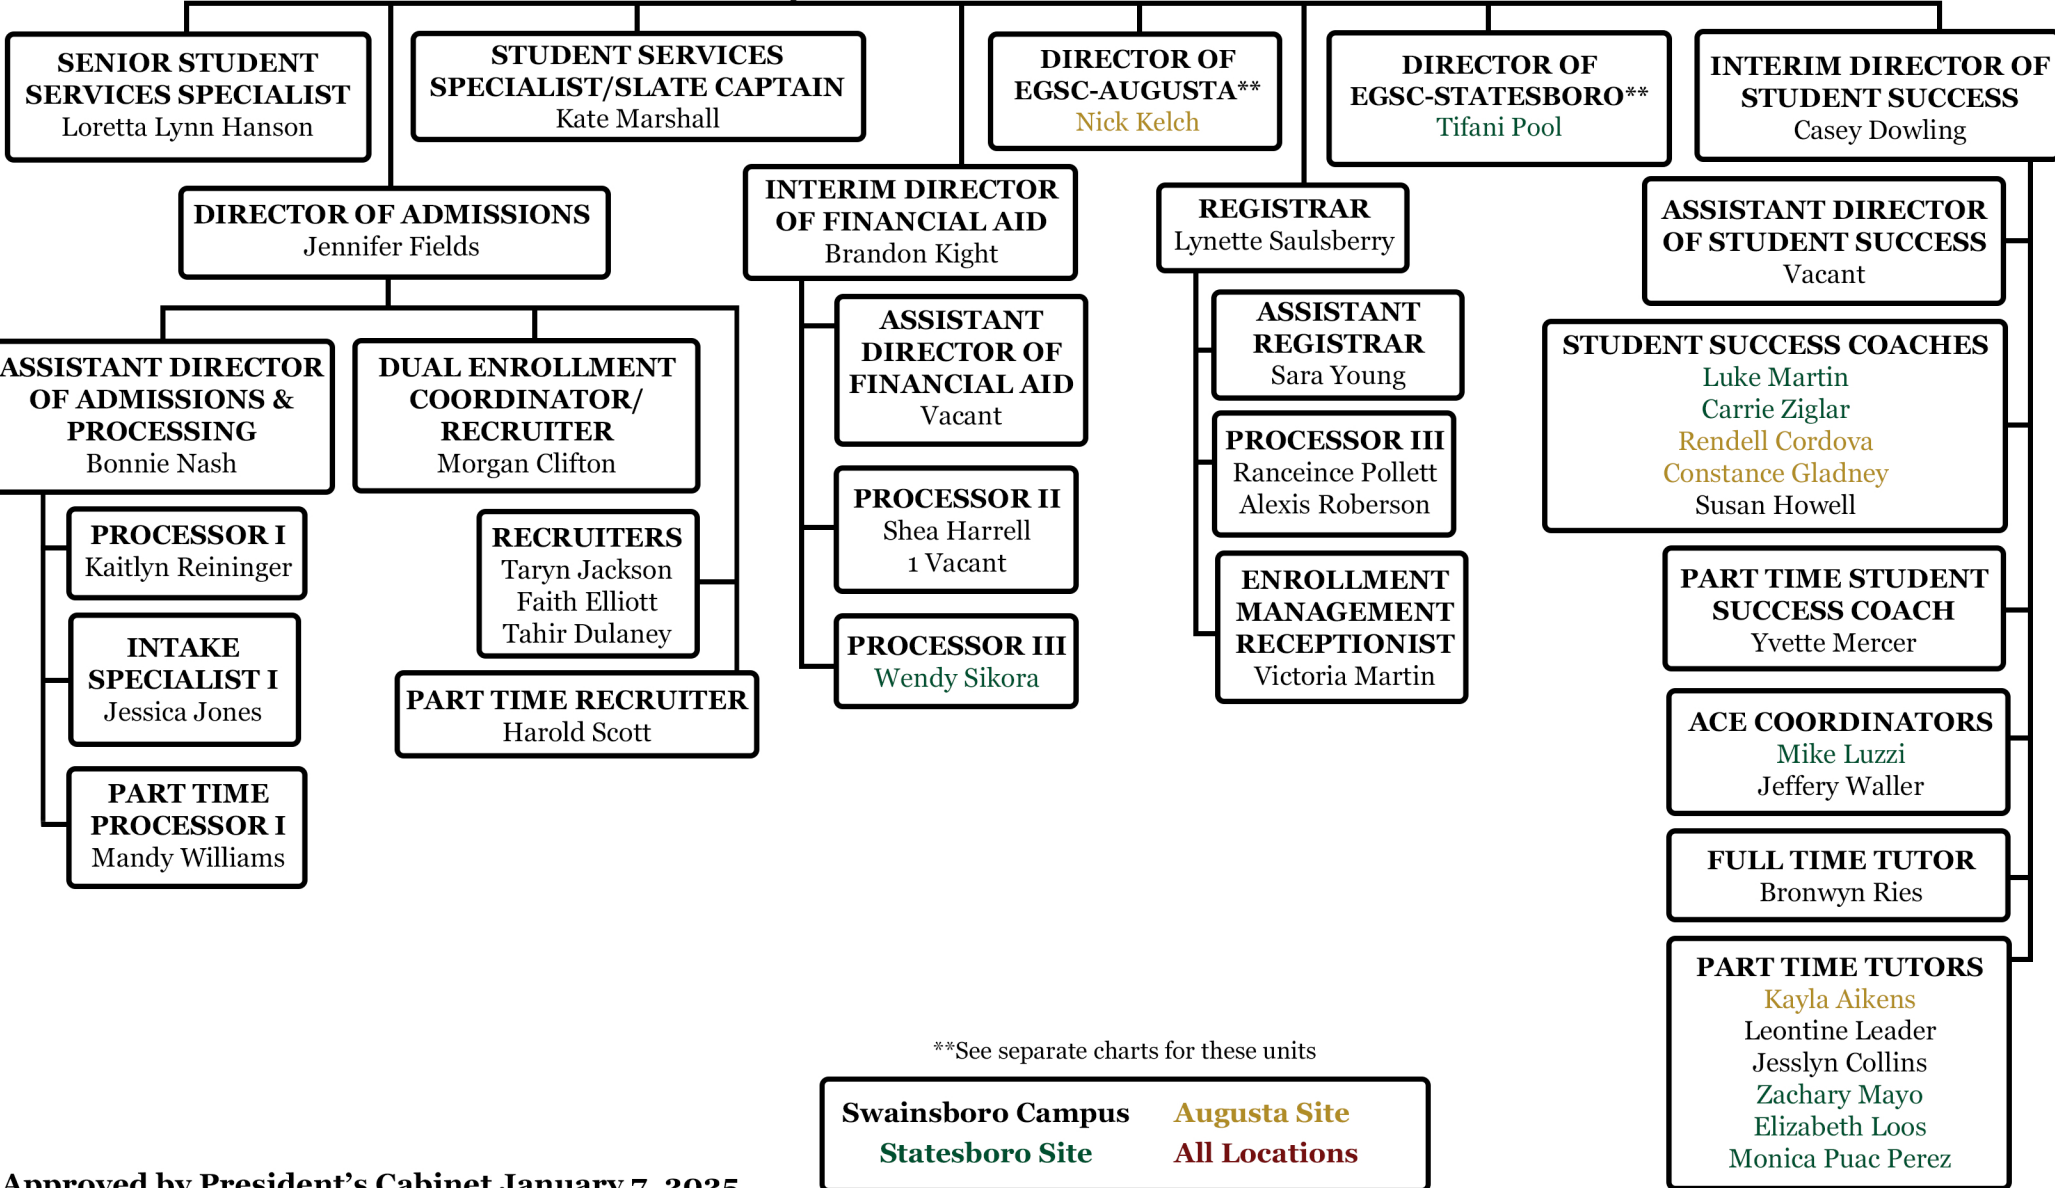

East Georgia State College - Enrollment Management Organizational Chart

PROVOST AND VICE PRESIDENT FOR ACADEMIC AND STUDENT AFFAIRS
Dr. Catherine Whelan

**EXECUTIVE ASSISTANT TO THE VP FOR INSTITUTIONAL ADVANCEMENT
AND VP FOR ACADEMIC & STUDENT AFFAIRS**
Diana Cochran

**See separate charts for these units

Swainsboro Campus **Augusta Site**
Statesboro Site **All Locations**