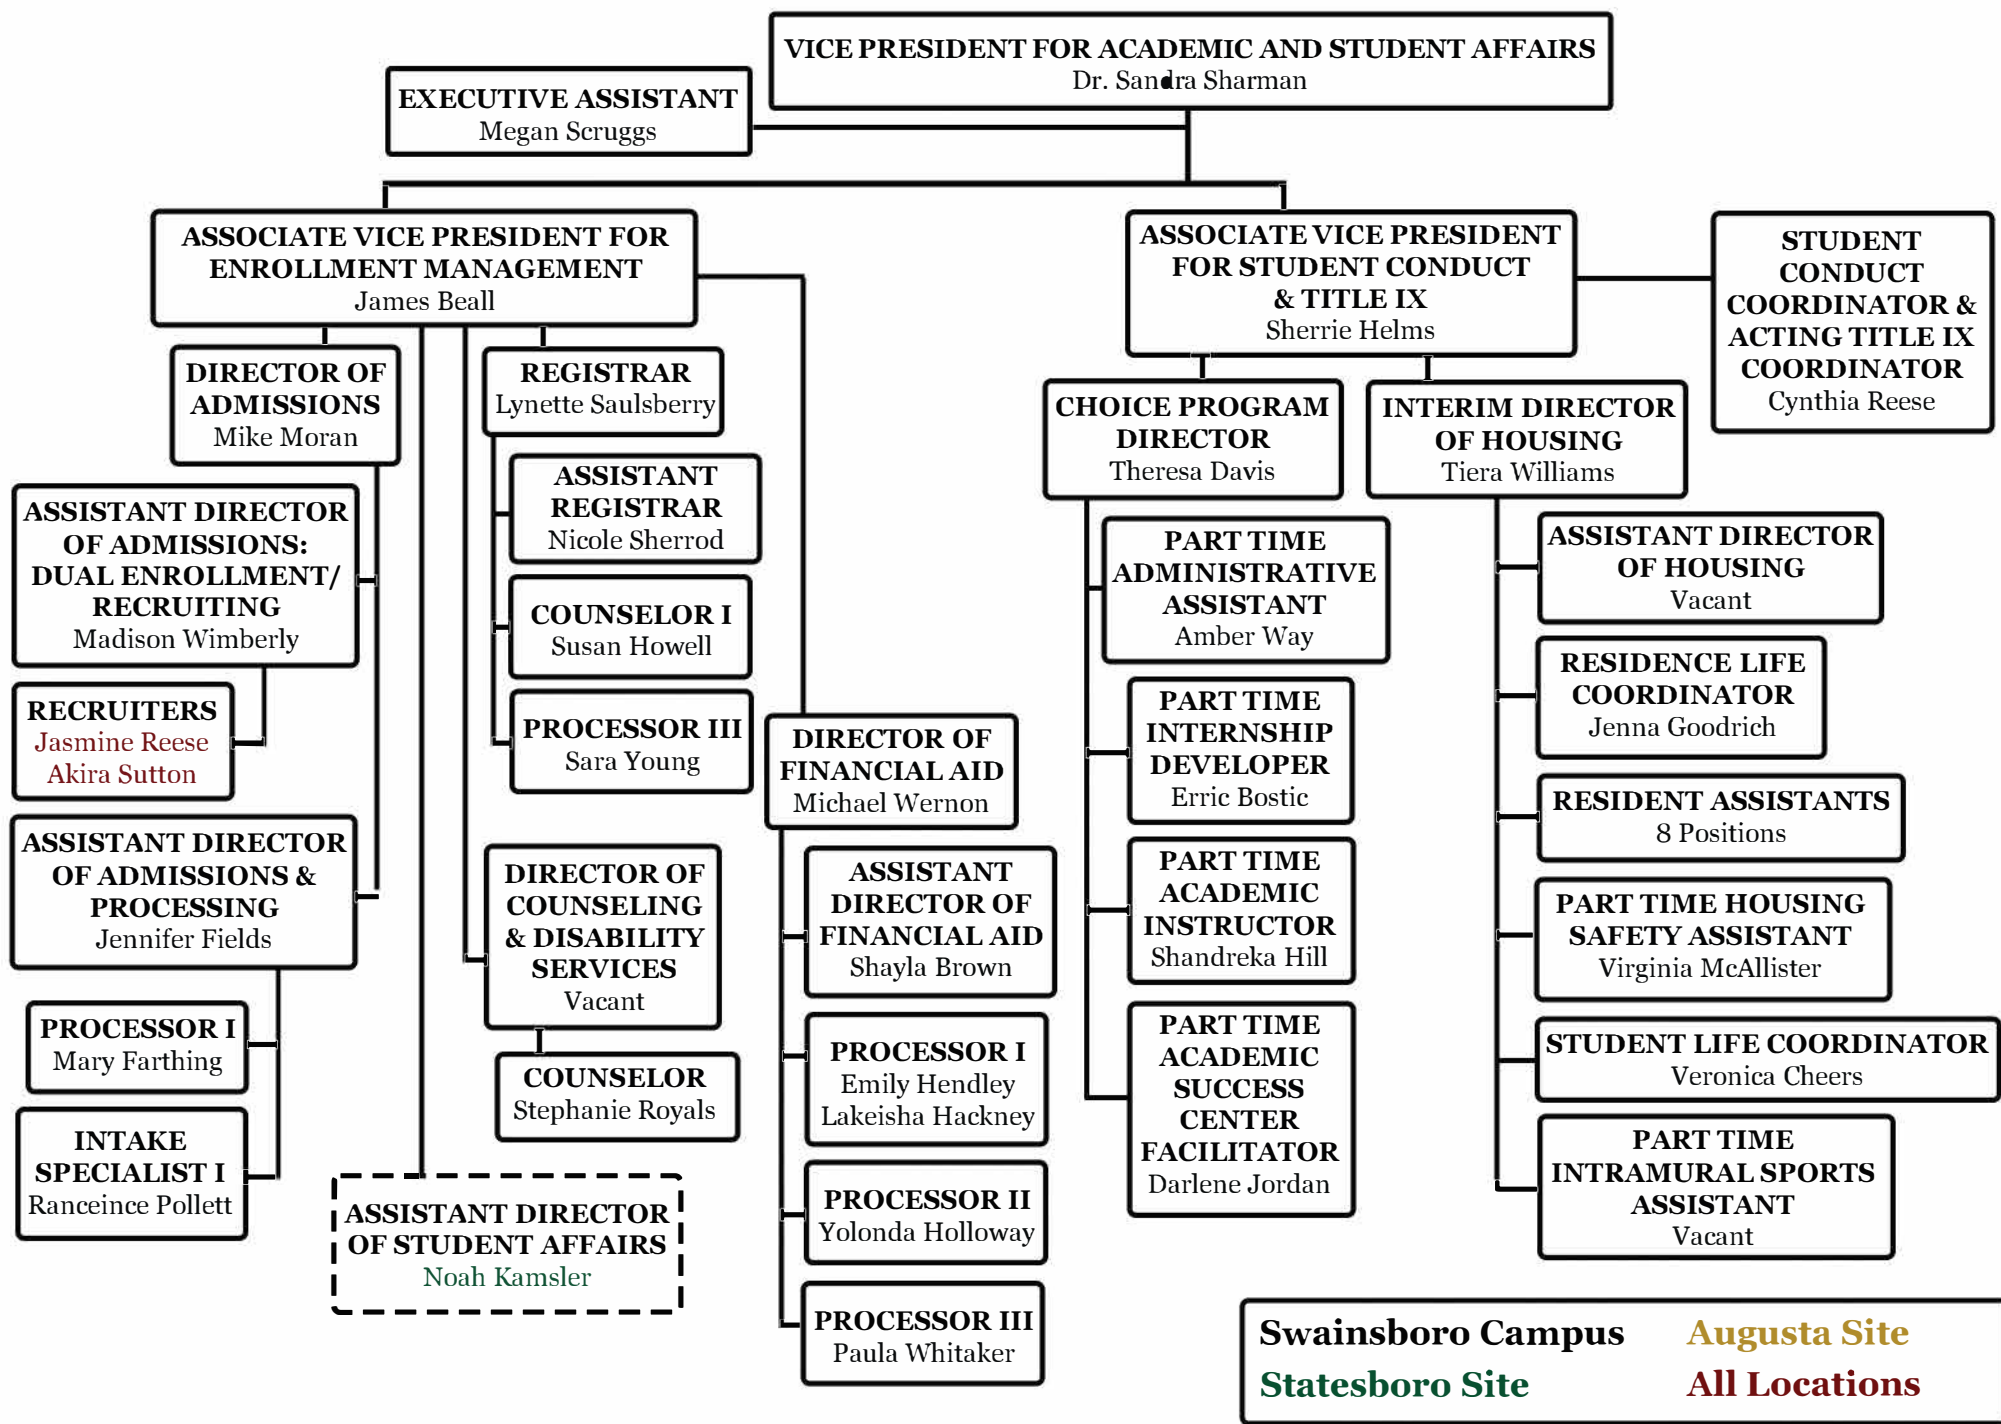

East Georgia State College - Student Affairs Organizational Chart

Swainsboro Campus	Augusta Site
Statesboro Site	All Locations